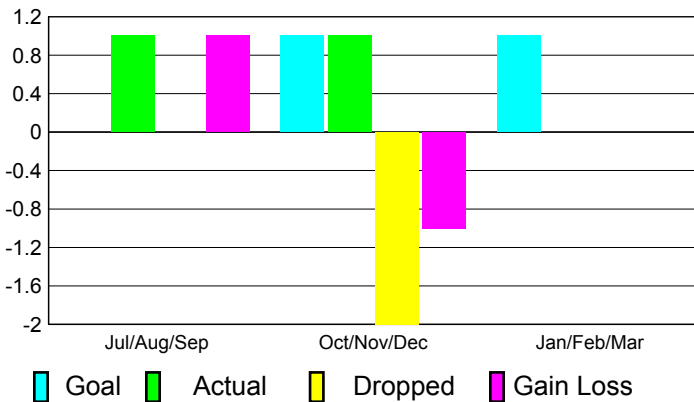

2010-2011 GMT Reports for District (or Undistricted) **District B 6**

GMT: **Joel R. Gómez Franco**

Location: **MEXICO**

GMT CA: **3**

CLUBS

**Club Results
2010-2011**

**Clubs
2009-2010**

| Month | New Club Goal | Actual New Clubs | Actual Dropped Clubs | Gain/Loss of Clubs | Gain/Loss of Clubs |
|---------------|---------------|------------------|----------------------|--------------------|--------------------|
| Jul/Aug/Sep | 0 | 1 | 0 | 1 | -1 |
| Oct/Nov/Dec | 1 | 1 | -2 | -1 | 0 |
| Jan/Feb/Mar | 1 | 0 | 0 | 0 | 1 |
| Totals | 2 | 2 | -2 | 0 | 0 |

Club Results 2010-2011

Goal, New, Dropped, Gain/Loss

Comparison of Club Gain/Loss

Current Year Compared to the Previous Year

YTD Status Quo Clubs 2010-2011

Status Quo Clubs Compared to Status Quo Members

MEMBERSHIP