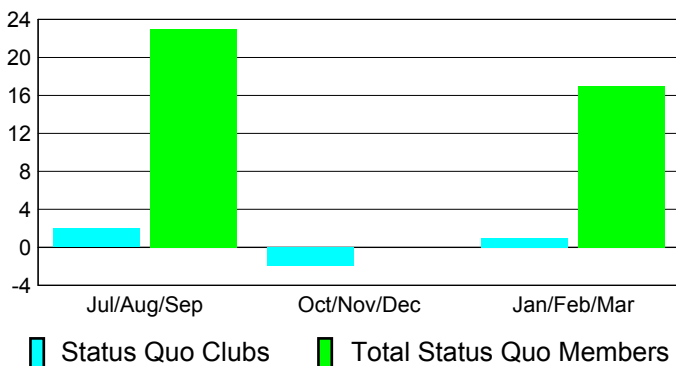

Club Results 2010-2011

Goal, New, Dropped, Gain/Loss

Comparison of Club Gain/Loss

Current Year Compared to the Previous Year

YTD Status Quo Clubs 2010-2011

Status Quo Clubs Compared to Status Quo Members

MEMBERSHIP

**Membership Results
2010-2011**

**Membership
2009-2010**

| Month | Net Memb Goal | Actual New Memb | Actual Dropped Memb | Gain/Loss of Memb | Gain/Loss of Memb |
|---------------|---------------|-----------------|---------------------|-------------------|-------------------|
| Jul/Aug/Sep | 25 | 52 | -25 | 27 | -14 |
| Oct/Nov/Dec | 50 | 55 | -56 | -1 | 0 |
| Jan/Feb/Mar | 34 | 122 | -20 | 102 | 19 |
| Totals | 109 | 229 | -101 | 128 | 5 |