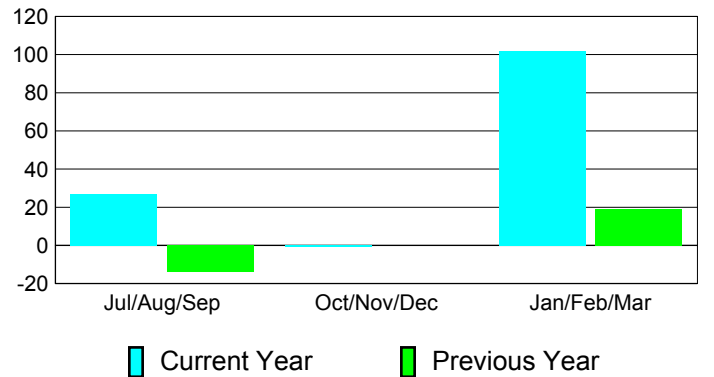

**Membership Results
2010-2011**

**Membership
2009-2010**

| Month | Net Memb Goal | Actual New Memb | Actual Dropped Memb | Gain/Loss of Memb | Gain/Loss of Memb |
|---------------|---------------|-----------------|---------------------|-------------------|-------------------|
| Jul/Aug/Sep | 25 | 52 | -25 | 27 | -14 |
| Oct/Nov/Dec | 50 | 55 | -56 | -1 | 0 |
| Jan/Feb/Mar | 34 | 122 | -20 | 102 | 19 |
| Totals | 109 | 229 | -101 | 128 | 5 |

Membership Results 2010-2011

Goal, New, Dropped, Gain/Loss

Comparison of Membership Gain/Loss

Current Year Compared to the Previous Year

Gender Comparison 2010-2011

Jul/Aug/Sep

Oct/Nov/Dec

Jan/Feb/Mar