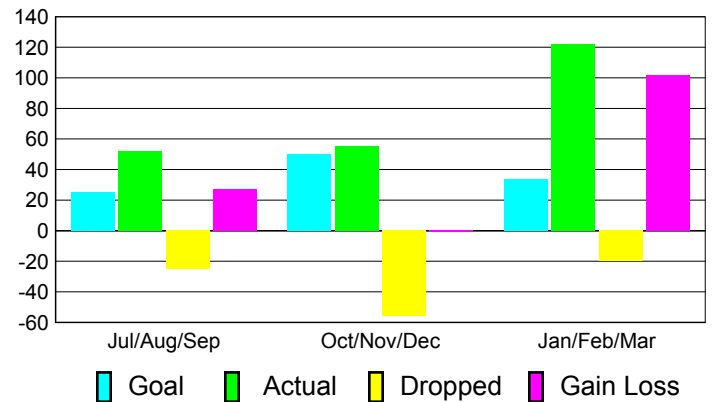

Membership Results 2010-2011

Goal, New, Dropped, Gain/Loss

Comparison of Membership Gain/Loss

Current Year Compared to the Previous Year