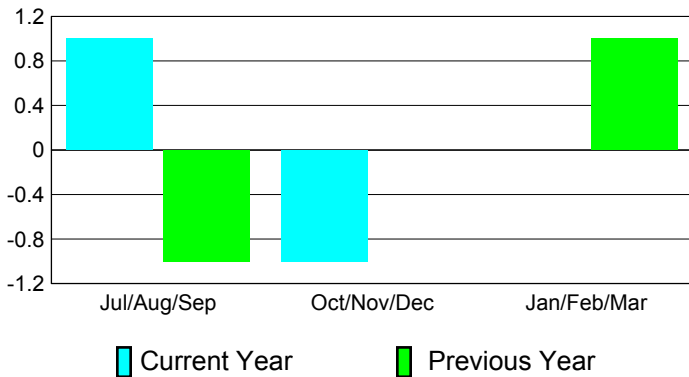

2010-2011 GMT Reports for District (or Undistricted) **District B 6**

GMT: **Joel R. Gómez Franco**

Location: **MEXICO**

GMT CA: **3**

CLUBS

**Club Results
2010-2011**

**Clubs
2009-2010**

| Month | New Club Goal | Actual New Clubs | Actual Dropped Clubs | Gain/Loss of Clubs | Gain/Loss of Clubs |
|---------------|---------------|------------------|----------------------|--------------------|--------------------|
| Jul/Aug/Sep | 0 | 1 | 0 | 1 | -1 |
| Oct/Nov/Dec | 1 | 1 | -2 | -1 | 0 |
| Jan/Feb/Mar | 1 | 0 | 0 | 0 | 1 |
| Totals | 2 | 2 | -2 | 0 | 0 |

Club Results 2010-2011

Goal, New, Dropped, Gain/Loss

Comparison of Club Gain/Loss

Current Year Compared to the Previous Year

YTD Status Quo Clubs 2010-2011

Status Quo Clubs Compared to Status Quo Members

MEMBERSHIP